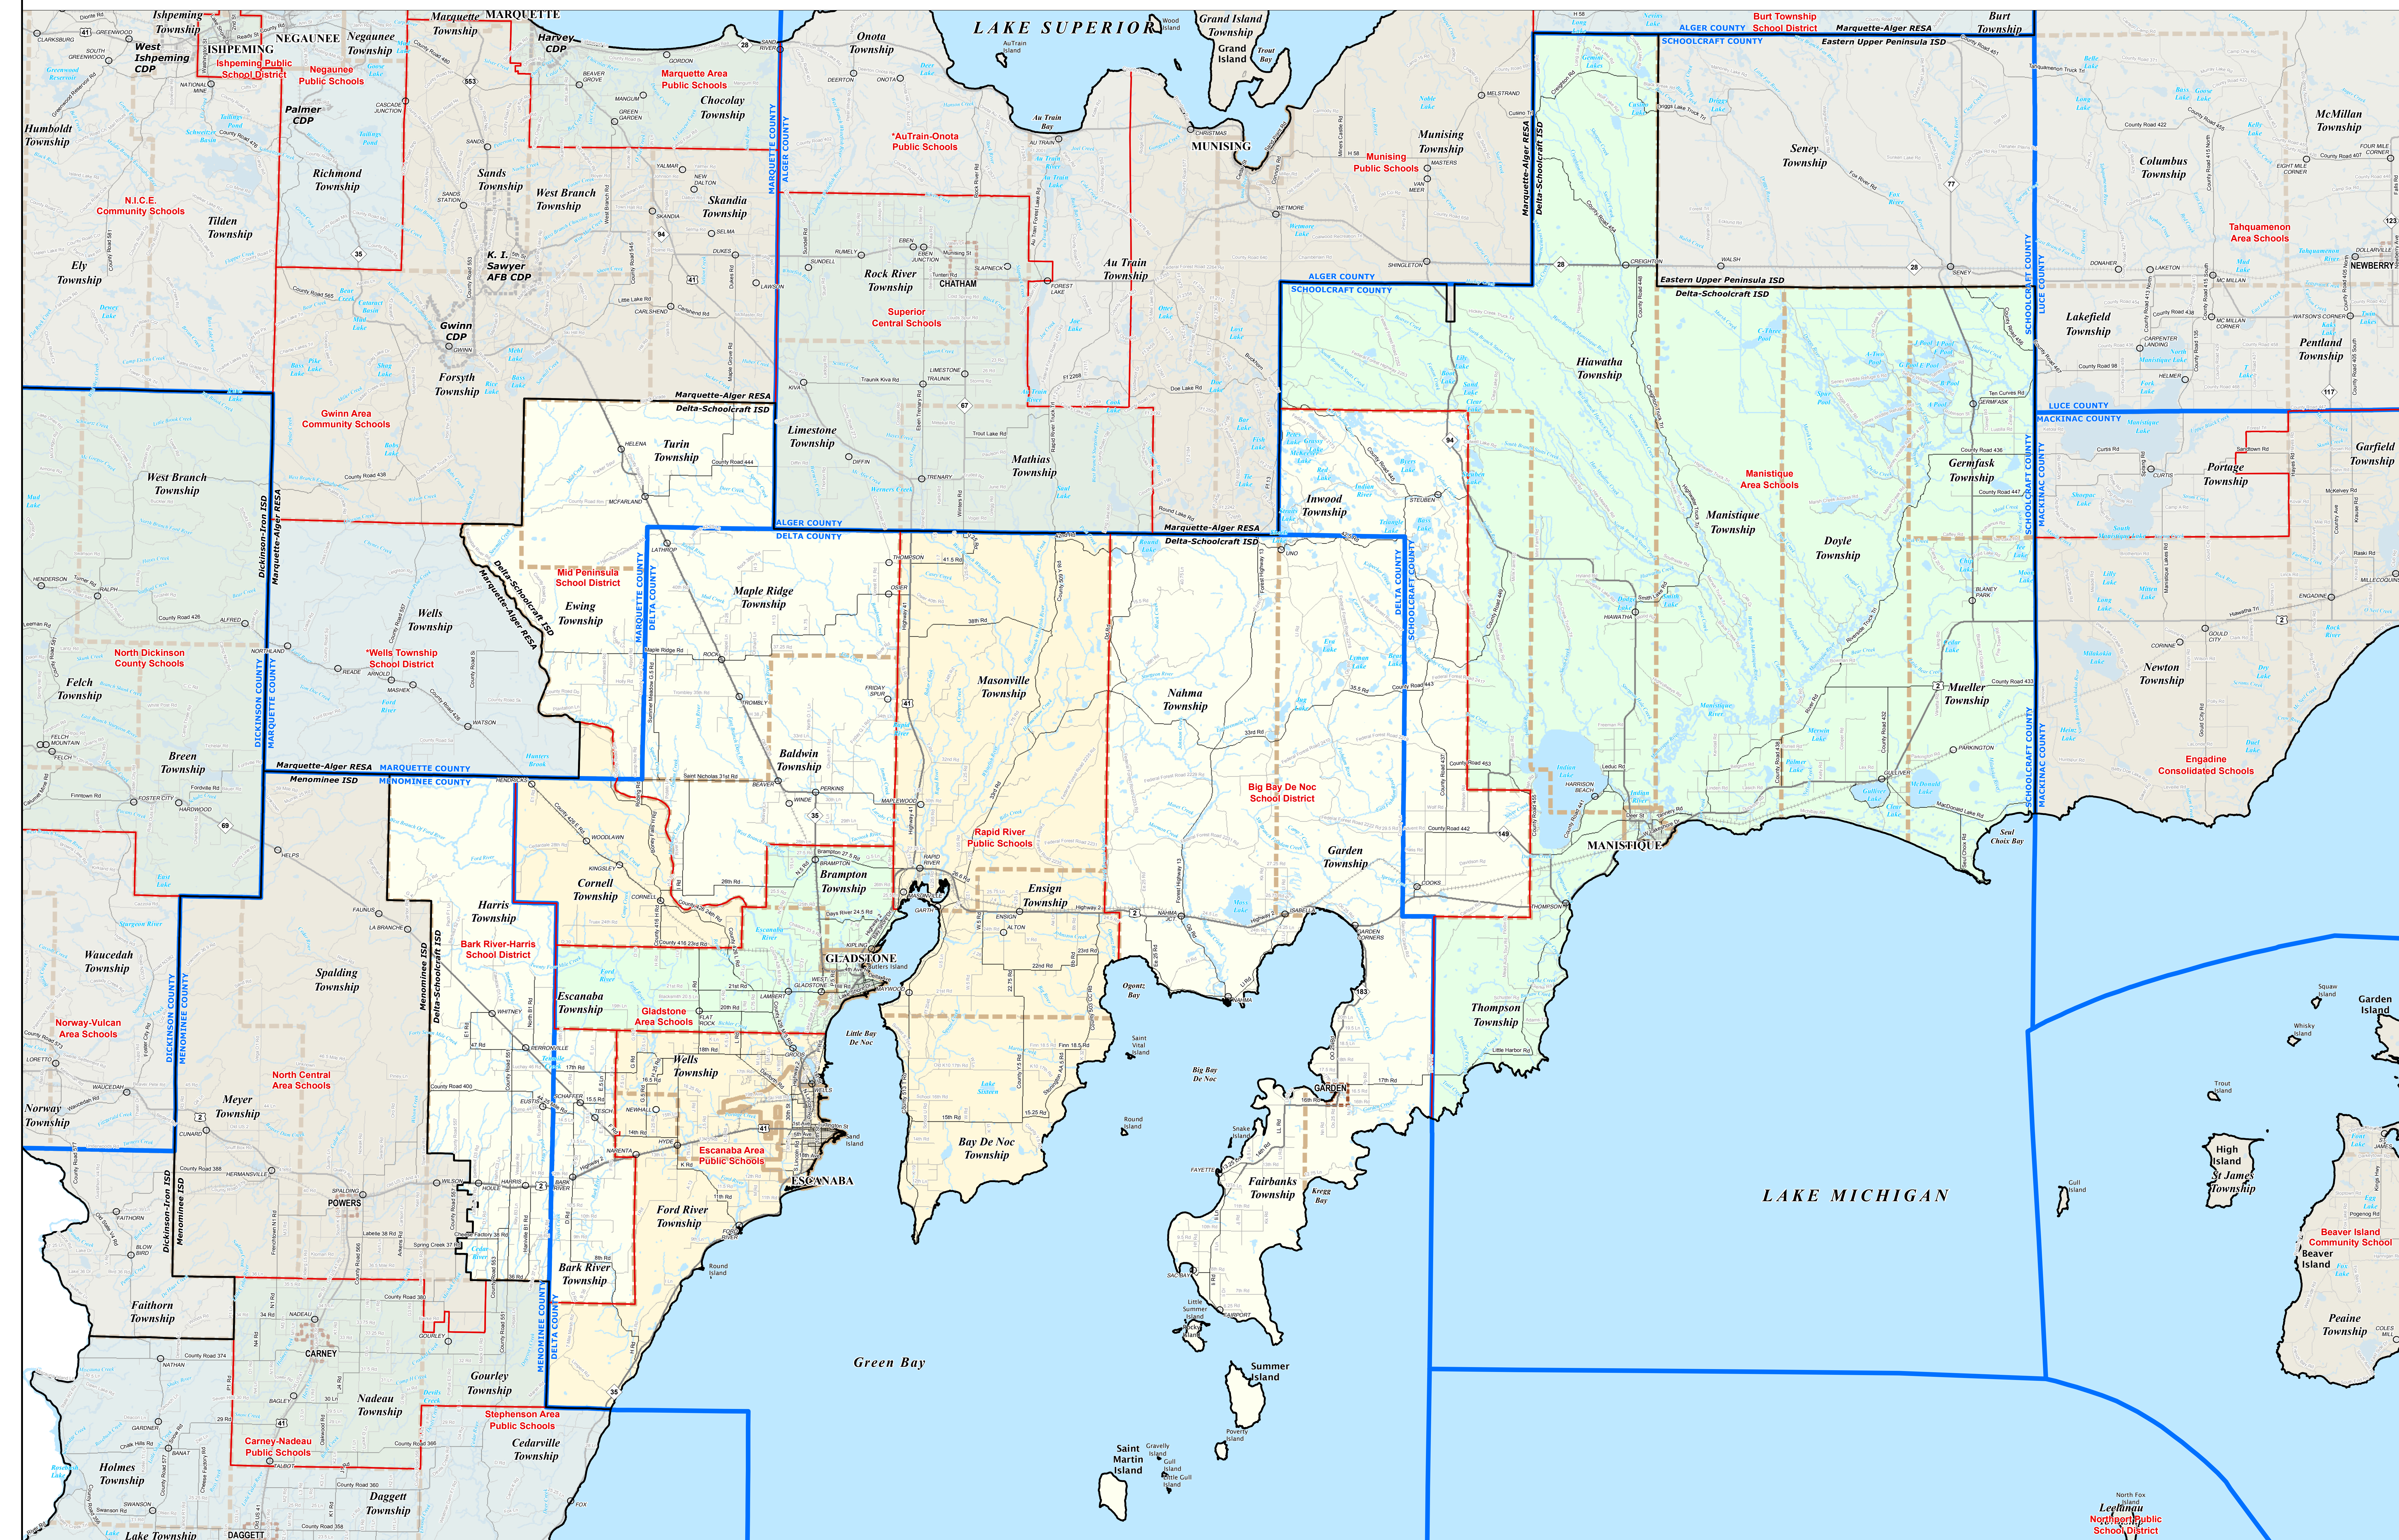

DELTA-SCHOOLCRAFT ISD

0 2.5 5 Miles

*Note: Non K-12 School Districts identified with Asterisk (*) in Name

Legend

Source: Michigan Geographic Framework, v13a